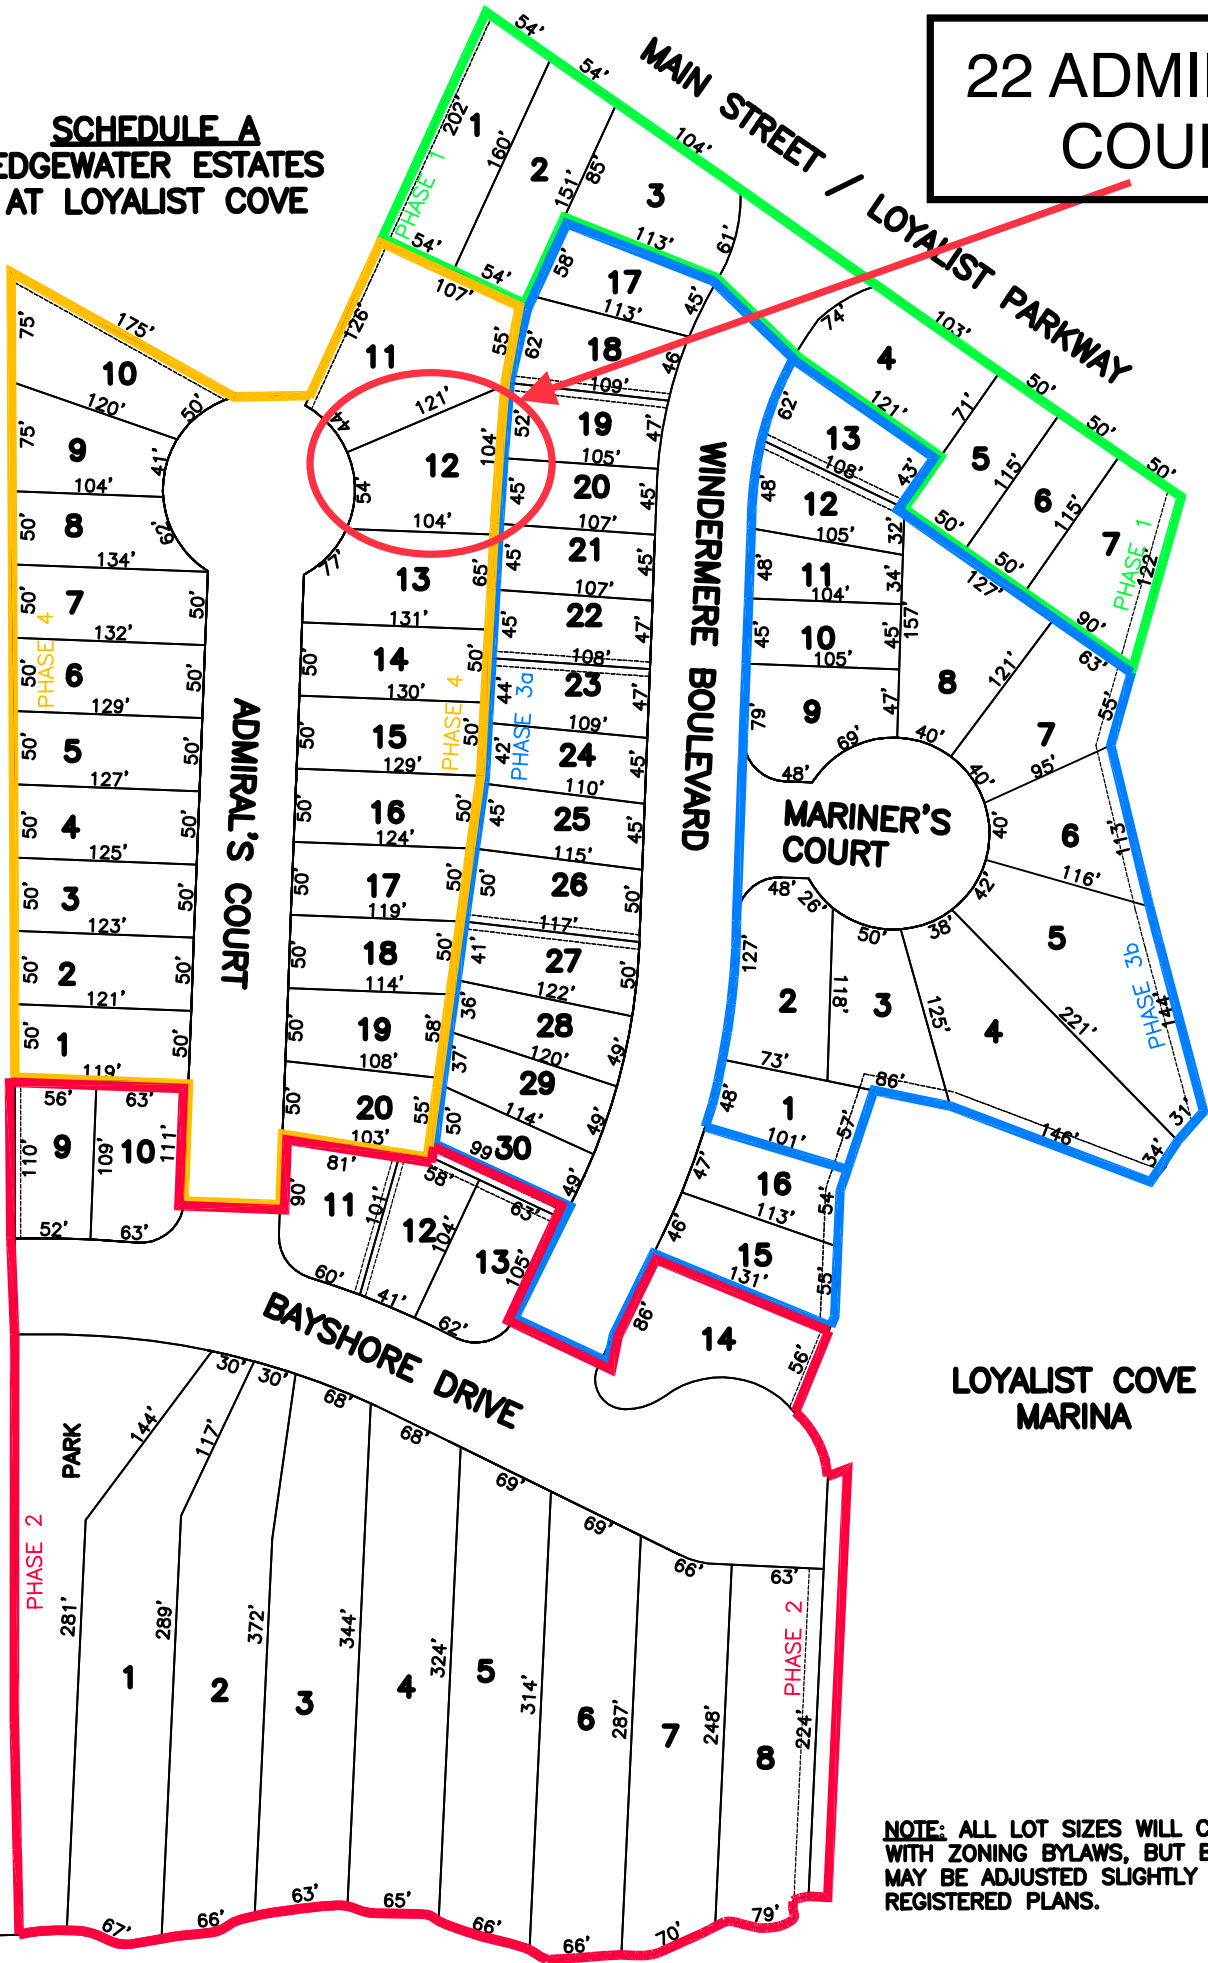

**SCHEDULE A
EDGEWATER ESTATES
AT LOYALIST COVE**

**22 ADMIRAL'S
COURT**

**LOYALIST COVE
MARINA**

**NOTE: ALL LOT SIZES WILL COMPLY
WITH ZONING BYLAWS, BUT BOUNDARIES
MAY BE ADJUSTED SLIGHTLY IN THE
REGISTERED PLANS.**